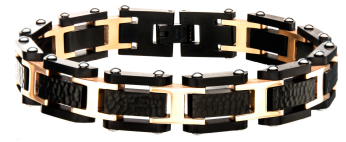

Model BR27714
SRP $150.00
Material 316L
Style Kingsley