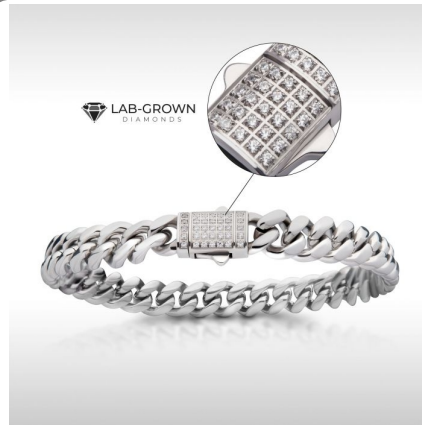

Model DMNSTC2108-8, -85
SRP $595.00
Material Lab-Grown Diamond
Style 8mm Miami Cuban Link Diamond
Description 0.16CT = 35pcs 1mm Lab-grown Diamonds