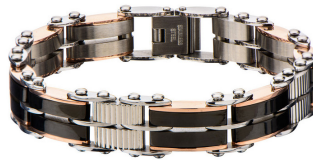

Model BRDDS03
SRP $90.00
Material 316L
Style Reversible