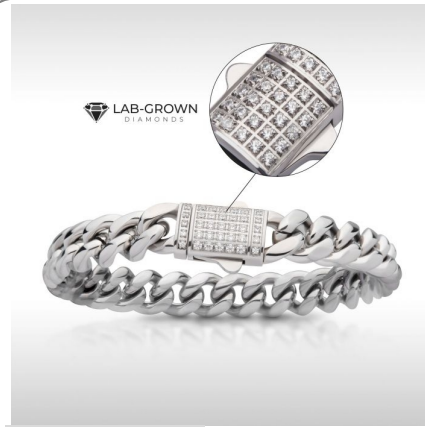

Model DMNSTC2108-8, -85
SRP \$595.00
Material Lab-Grown Diamond
Style 8mm Miami Cuban Link Diamond
Description 0.16CT = 35pcs 1mm Lab-grown Diamonds

Model DMNSTC2108-22GP, -24GP
SRP \$595.00
Material Lab-Grown Diamond
Style 8mm Miami Cuban Link Diamond
Description 0.16CT = 35pcs 1mm Lab-grown Diamonds

Model DMNSTC2108-8GP, -85GP
SRP \$595.00
Material Lab-Grown Diamond
Style 8mm Miami Cuban Link Diamond
Description 0.16CT = 35pcs 1mm Lab-grown Diamonds

Model DMNSTC2110-22, -24
 SRP \$875.00
 Material Lab-Grown Diamond
 Style 10mm Miami Cuban Link Diamond
 Description 0.47CT = 25pcs 1.5mm + 10pcs 1.2mm Diamonds