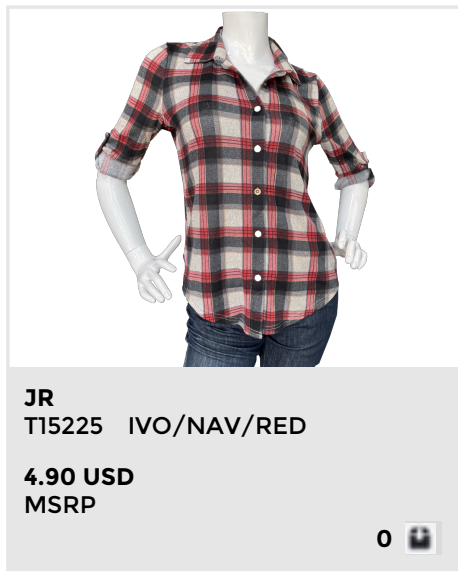

JR
T15225 IVO/NAV/RED

4.90 USD
MSRP

0