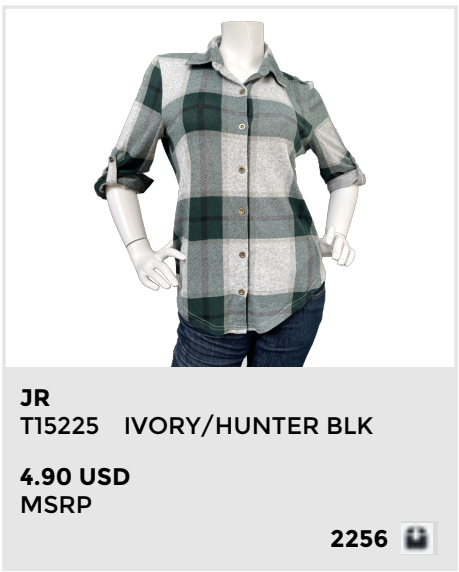

4.90 USD
MSRP

0 

JR
T15225 IVORY/BLK PLAID

4.90 USD
MSRP

0 

JR
T15225 IVORY/HUNTER BLK

4.90 USD
MSRP

2256 

JR
T15225 IVO/NAV/RED

4.90 USD
MSRP

0 

CROCHET WOVEN

RoomMates®

JR
T15225 RED/BLUE/GREEN

4.90 USD
MSRP

0