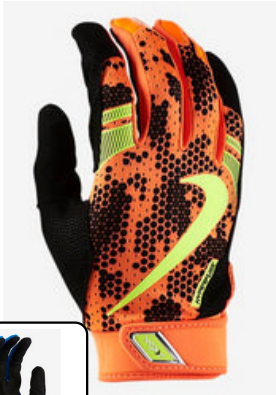

Availability
Regular
Black / Photo Blue

Regular
\$230.00

Sale **\$199.99**

[Add to Cart](#)

NIKE MVP EDGE

Availability
Regular
Black / White

Regular
\$130.00

Sale **\$119.97**

[Add to Cart](#)

NIKE MVP ELITE PRO 2.0

Availability
S / M / L / XL / 2XL
Anthracite / Wolf

Regular
\$60.00

Sale **\$54.60**

[Add to Cart](#)

NIKE VAPOR ELITE PRO 3.0

Availability
S / M / L / XL / 2XL
Total Orange /

Regular
\$50.00

Sale

\$44.95

[Add to Cart](#)

NIKE TOUR CLASSIC II

Availability
S / M / L / XL
Ale Brown / White

Regular
\$20.00

Sale